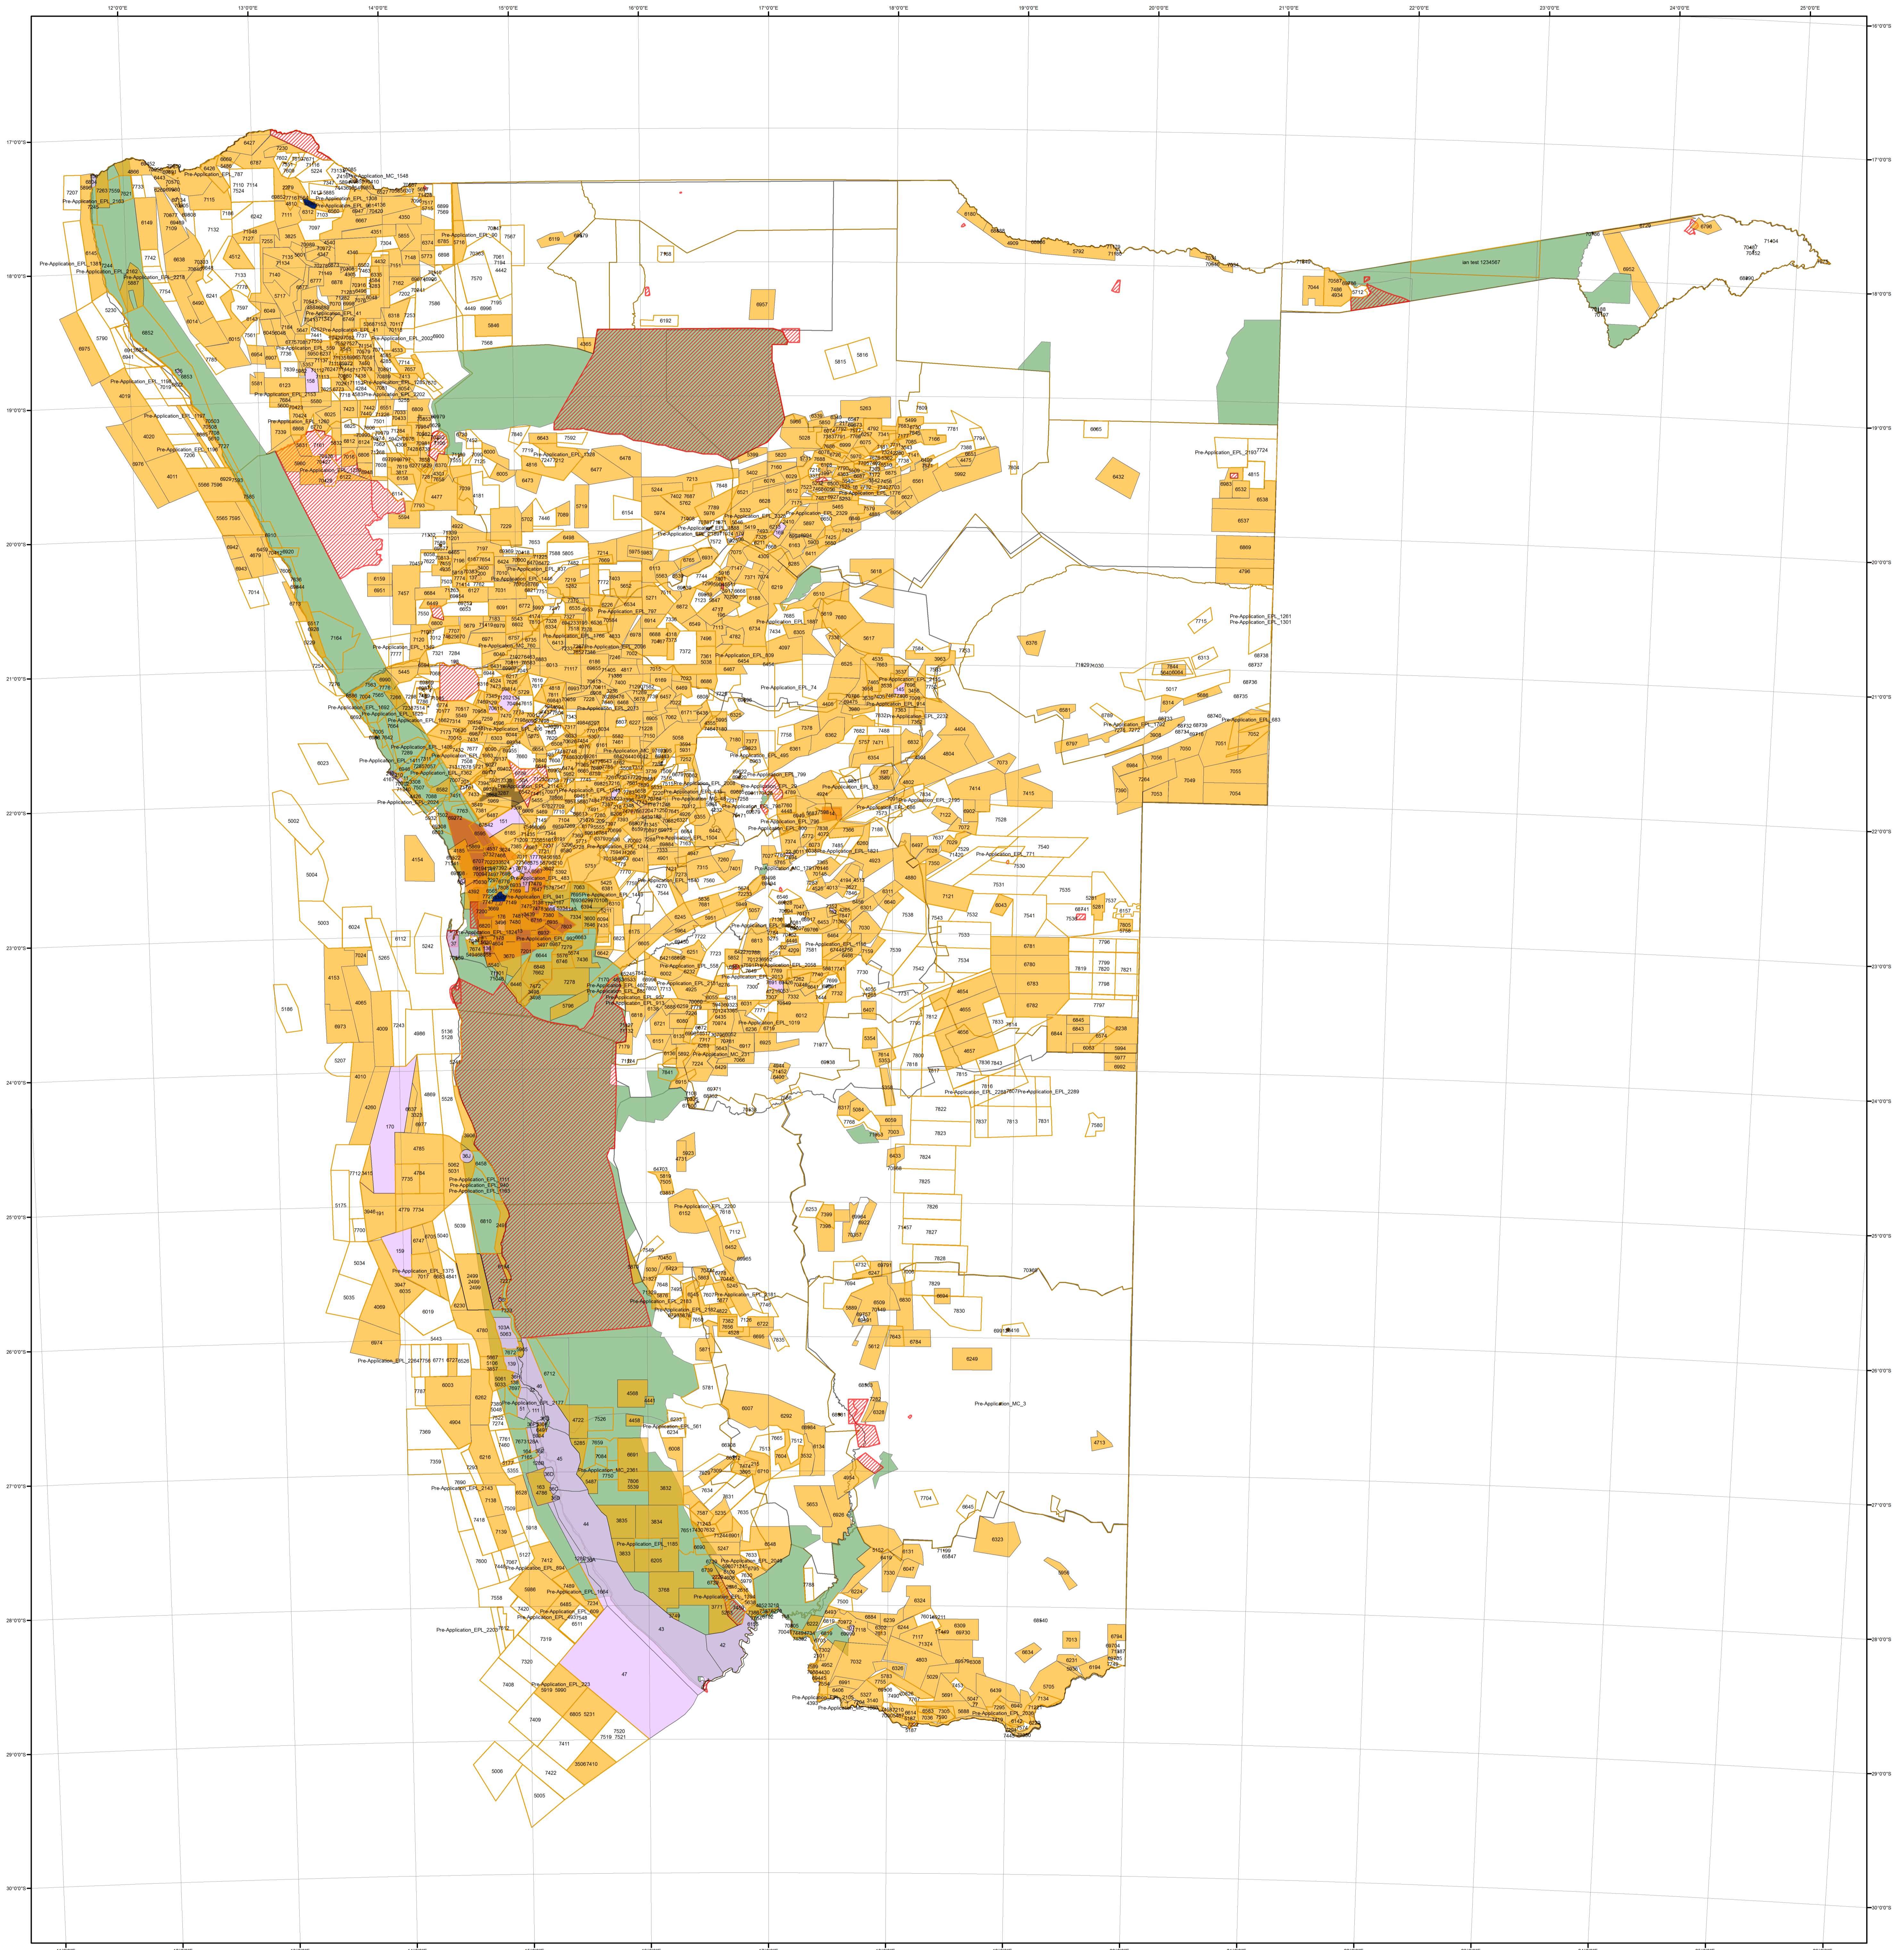

# Current Namibian Licences (Ministry of Mines and Energy)

Date: 13/09/2019

### Legend

	EPL - Application		ERL - Application		Withdrawn Area
	EPL - Active		ERL - Active		Environmentally Sensitive Areas
	ML - Application		RL - Application		District
	ML - Active		RL - Active		Region
	MC - Application		MDRL - Application		Division
	MC - Active		MDRL - Active		

1:2,000,000

**Projection: Albers Conic Equal Area**  
**Spheroid: Bessel 1841**  
**Central Meridian: 17 Deg. E**  
**Grid: Geographic Coordinates (Degrees)**